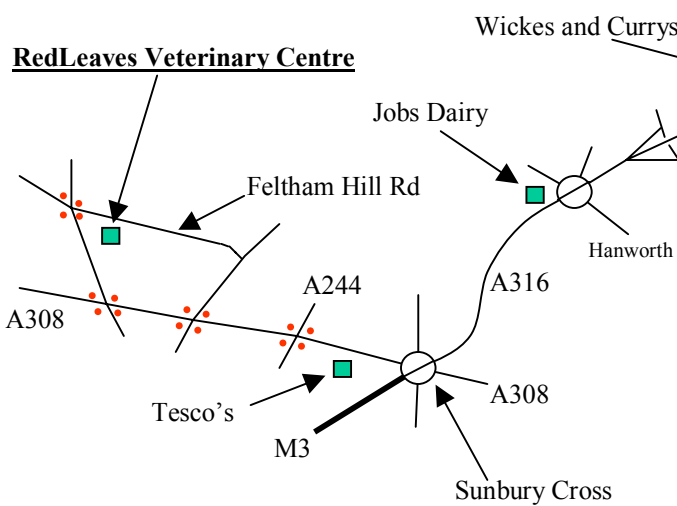

Route from RedLeaves Veterinary Centre to Emergency clinic – The Richmond Veterinary Clinic

Approximate Journey Time from Sunbury Cross to Emergency Clinic 20 minutes

Richmond Veterinary Clinic is situated on the corner of the South Circular Road (A205) and the Lower Richmond Road (A316/A3003).

You should approach this junction in the right hand lane (Signposted A205(S)). The Clinic should be visible on the corner on your right.

There is limited pavement parking immediately next to the clinic. There is also parking in Shalstone Road, Kingsway and the south side of the Lower Richmond Road.

Please be aware that there are a number of speed camera's on route!